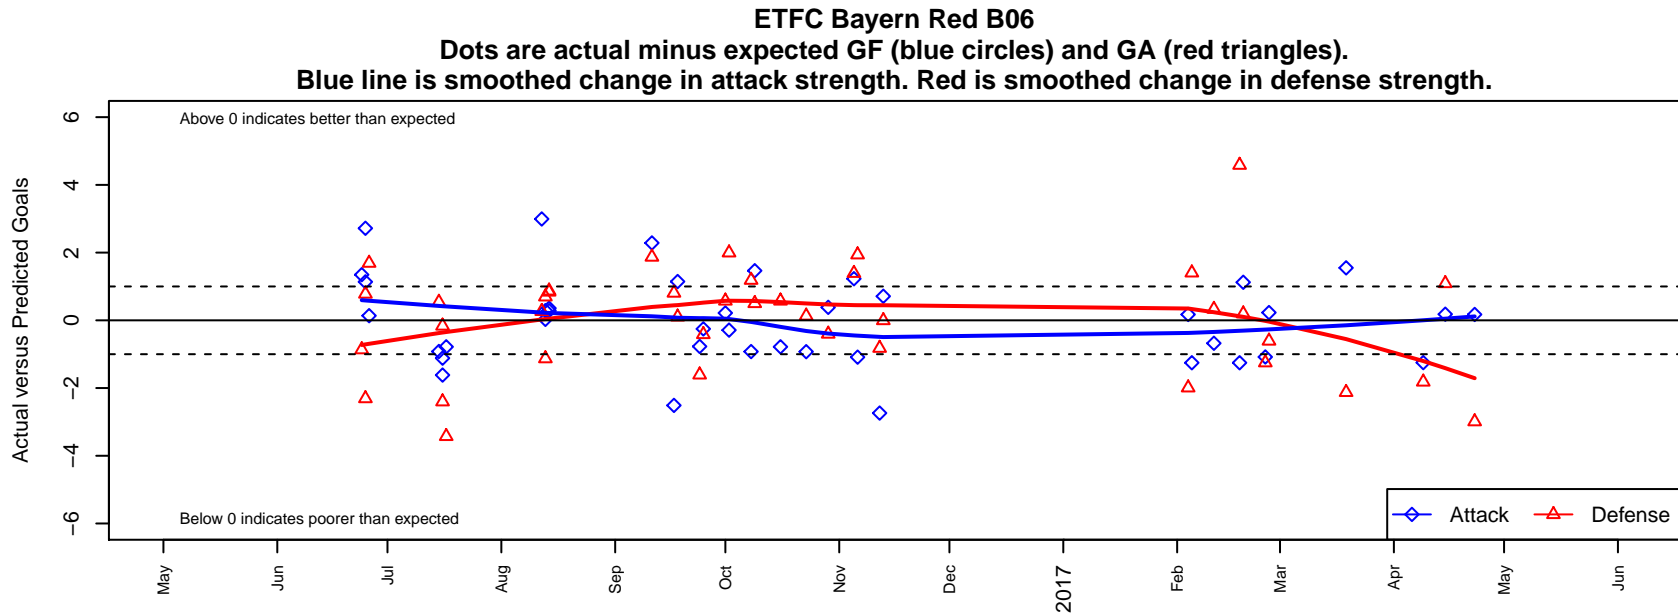

## ETFC Bayern Red B06

Eugene Timbers FC  
 Eugene, OR  
 B06 total strength=775  
 attack=1.36 defense=0.62  
 fall league = PTT B06 Div 1 Green  
 spr league = Spr OYS B06 Premier White

alt names used:  
 ETFC 06B Bayern Red  
 EUGENE TIMBERS ETFC 06B BAYERN RED  
 ETFC Bayern Red  
 ETFC 06B Bayern Red  
 ETFC 06B Bayern Red  
 ETFC 06B Bayern Red  
 ETFC 06B Bayern Red

Venues played:  
 2016 Capital Cup BU11 Silver  
 2016 Beaverton Cup BU11 Silver  
 2016 Bend Premier Cup Jack Jewsbury (Silver)  
 2016 PTT B06 Division 1 Green  
 2016 OYS Presidents Cup B06  
 2016 Spr OYS B06 Premier White  
 2016 OYS State Cup B06

**attack and defense variance (black dot)  
relative to other teams  
and top 10 in region**

**attack and defense rating  
relative to others at age  
and all opponents in last 13 months**

**Performance relative to 13 month average**