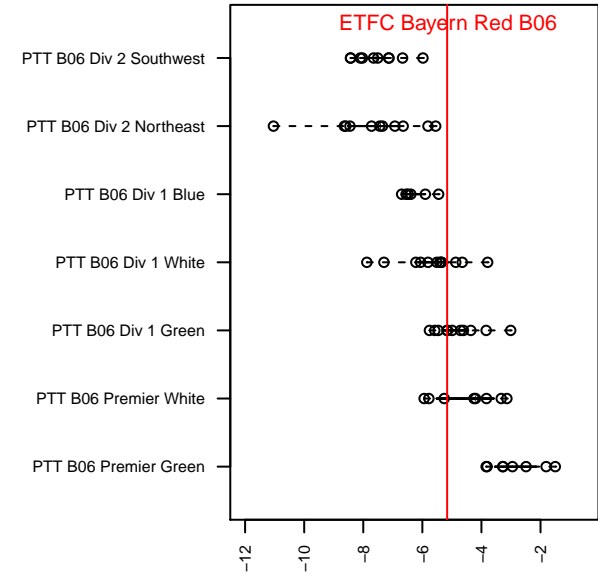

## ETFC Bayern Red B06

Eugene Timbers FC  
 Eugene, OR  
 B06 total strength=775  
 attack=1.36 defense=0.62  
 fall league = PTT B06 Div 1 Green  
 spr league = Spr OYS B06 Premier White

alt names used:  
 ETFC 06B Bayern Red  
 EUGENE TIMBERS ETFC 06B BAYERN RED  
 ETFC Bayern Red  
 ETFC 06B Bayern Red  
 ETFC 06B Bayern Red  
 ETFC 06B Bayern Red  
 ETFC 06B Bayern Red

Venues played:  
 2016 Capital Cup BU11 Silver  
 2016 Beaverton Cup BU11 Silver  
 2016 Bend Premier Cup Jack Jewsbury (Silver)  
 2016 PTT B06 Division 1 Green  
 2016 OYS Presidents Cup B06  
 2016 Spr OYS B06 Premier White  
 2016 OYS State Cup B06

**attack and defense variance (black dot)  
relative to other teams  
and top 10 in region**

**attack and defense rating  
relative to others at age  
and all opponents in last 13 months**

**Performance relative to 13 month average**